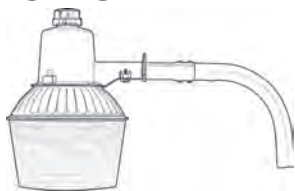

P | ELECTRIC

100W METAL HALIDE SECURITY LITE

Standard household voltage. Includes pre-assembled fixture, mounting hardware. One 100 Watt metal halide lamp included. 24" arm, 90° angle. Dusk to Dawn Light