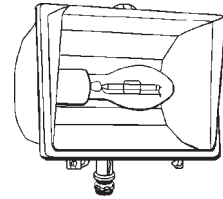

RAB HPS FLOOD

Locke#

P4946 FL70HPK 70W Bronze Flood HPS 120V with Lamp

P4947 FL100HPK 100W Bronze Flood HPS 120V with Lamp

P4948 FL150HPK 150W Bronze Flood HPS 120V with Lamp