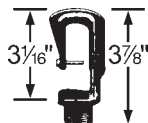

Cast aluminum 3/4" NPS Male. Includes safety screw. (Holds up to 625 lbs.)

Locke#

P3576 HOOK 3/4" Male Hook

SLIP FITTER

For 2" (2 3/8" OD) tenon

Locke#

P3585 4024C 2 3/8" Slip Fitter

SWIVEL HANGER FOR 4" SQUARE BOXES