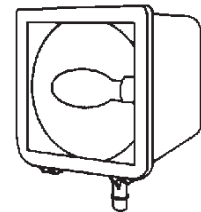

MICROLITER COMPACT HPS FLOOD

Locke#

P3580 MICO150S651/L 150W HPS Micro-Flood 120V with Lamp