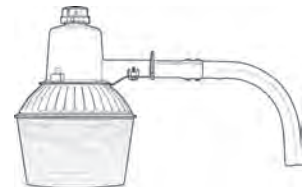

HPS FLOOD

Locke#

P3587 F150S1 150W High Pressure Sodium Lamp

MICROLITER COMPACT HPS FLOOD

Locke#

P3580 MICO150S651/L 150W HPS Micro-Flood 120V with Lamp

Atlas Lighting Products

150W HIGH PRESSURE SODIUM SECURITY LITE