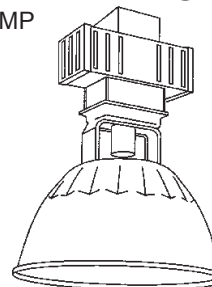

HI-BAY BALLAST/ REFLECTOR

WITH LAMP

Locke#

P5984 MPSS40 400W Metal Halide Unit with lamp
P5985 HPSS40 400W High Pressure Sodium Unit with lamp