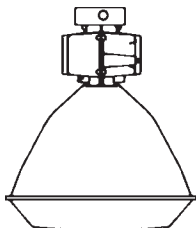

LOW BAY FIXTURE

Locke#

P6370 BLA400P8-WH 400W MH Low-Bay Ballast Housing
P6371 BL-LB1 Low-Bay Reflector/Refractor