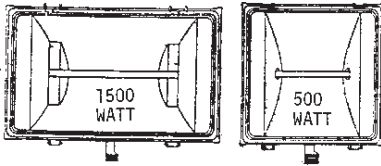

QUaRTz FLOODLIGHTs

Stonco

QUARTZ FLOODLIGHTS

Lightweight durable aluminum die cast finned housings, mounting arms and lens frames. Outdoor lighting application - security, parking lots, buildings, outdoor sports activities and all type of indoor signs.

Locke#

P0167 500w 120V with Lamp

P0168 1500w 240V without Lamp