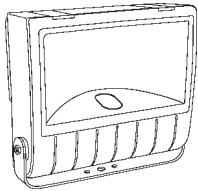

COOPER Lighting
NIGHT-HAWK III FLOOD MH

LAMP NOT INCLUDED

Locke#

P4940 MHNK-Y76-1000-MT
1000W MH Multi-tap Floodlight