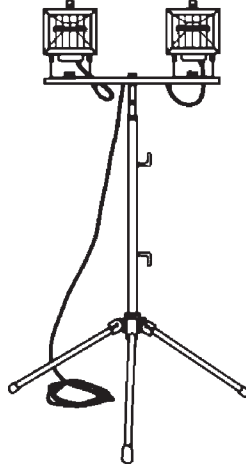

Locke#
P4963 SCL405MA8 400w Metal
Halide Canopy Light

HUBBELL
CEILING LUMINAIRE

Locke#
P3603 NRG401 50W HPS Square
Ceiling Mount with Lamp 120v

RAB
**COMPLETE VAPOR-
PROOF FIXTURE**

Locke#
P3301 VX100DG 100W
Complete Vaporproof Fixture
P3303 VX200DG 200W
Complete Vaporproof Fixture

BAYCO
**DOUBLE QUARTZ LIGHT
ON ADJUSTABLE STAND**

Lamps
Included

Locke#
T4827 SL1006 Double 500W Quartz
Light on Adjustable Stand

AMERICAN
INSULATED WIRE CORP.
**SHOP LIGHT WITH SIDE
OUTLET**

3 conductor, yellow
SJO. UL listed, with
switch and side
outlet, metal lamp
guard. Meets OSHA
requirements for
general use. 16/3.
50 Ft.