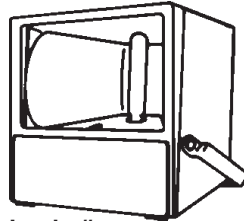

HUBBELL
MH MAGNU-FLOOD LIGHT

WITH LAMP

QUAD-TAP MV
1000W METAL
HALIDE

Locke#

P3586 MVM1000H268 Magnu- Flood.
1000W Metal Halide with Lamp