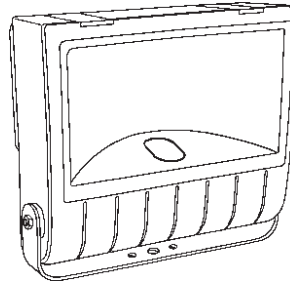

COOPER Lighting NIGHT-HAWK III HPS FLOOD

LAMP NOT INCLUDED

Locke#

P4941 HPNK-Y76-1000-MT 1000W HPS Multi-tap Floodlight