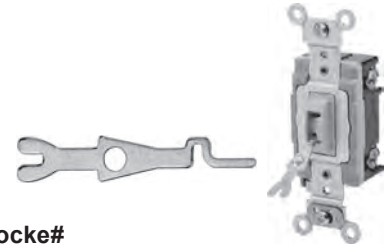

LEVITON®

GROUNDING AC QUIET SWITCHES - 3 WAY

Screw Terminal/ Speed wire
Three Way, 120 Volts
Grounding Terminal

Locke#

P0003	1453-2CP	Brown-15 amps
P0004	1453-2ICP	Ivory -15 amps
P0873	1453-2WCP	White-15 amps
P8401	1453-2T	LiteAlmond-15amps
P1820	1453-2E	Black-15 amps

LEVITON®

GROUNDING AC QUIET SWITCHES

Commercial Specification Grade

Side wired Grounding
Double Pole, 120-277 Volts

Locke#

P0024	CS220-2I	Ivory - 20 amps
P6387	CS220-2W	White-20 amps
P0031	3032-2I	Ivory - 30 amps

LEVITON®

GROUNDING AC QUIET PIGGYBACK SWITCHES

Specification Grade, Heavy Duty

2 Single Pole, 120-277Volts

Locke#

P1849	5224-2I	Ivory -15 amps
P1850	5224-2	Brown- 15 amps
P0875	5224-2W	White- 15 amps
P8404	5224-2T	LiteAlmond-15amps

1 SINGLE POLE, 1 THREE-WAY 120-277 VOLT

P2085	5241-I	Ivory -15 amps
P4578	5241-W	White -15 amps
P8255	5241-BR	Brown -15 amps
P8406	5241-T	LiteAlmond-15amps

2 STACKED 3-WAY SWITCHES, 120-277 VOLT

Locke#

P0039	5243-I	Ivory -15 amps
P0040	5243-W	White -15 amps
P8257	5243-BR	Brown -15 amps

LEVITON®

GROUNDING AC COMBO SWITCH & OUTLET

Specification Grade, Heavy Duty

Quiet single pole, 2 pole, 8 wire U ground receptacle. Heavy phosphor bronze "T" contacts & double wipe ground contacts. Furnished grounding screw. 120v-277v

Locke#

P0007	5225	Brown-15 amps
P0008	5225-I	Ivory-15 amps
P2052	5225-W	White-15 amps
P8405	5225-T	LiteAlmond-15 amps

LEVITON®

LOCKING SWITCHES

Locke#

P1403	1221-2L	Brown-Single Pole
P1404	1223-2L	Brown-Three Way
P4841	55500PRT	Key for Leviton locking switch

LEVITON®

PILOT LIGHT SWITCH

LIGHTED HANDLE WHEN ON

Red Toggle, Industrial Specification Grade. 20A-277V AC 2HP ONLY

Locke#

P3316	1221-7PR	1 Pole Pilot Switch

LEVITON®

LIGHTED HANDLE SWITCH

LIGHTED HANDLE WHEN OFF

Single Pole 15 amp Lighted Handle

Locke#

P4579	5501-LHI	Ivory lighted switch

LEVITON®

COMMERCIAL PILOT LIGHT SWITCH

LIGHTED HANDLE WHEN ON

15 amp 1 Pole Red Pilot Light

Locke#

P4577	1201-PLR	Pilot Light Switch

P | ELECTRIC