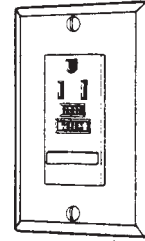

Pass & Seymour
LT legrand®
GFCI RECEPTACLE

15 AMP, 120v

Locke#

P9700	1595W	White GFCI 15a
--------------	-------	----------------

LEVITON®
**COMBINATION SWITCH /
 GFCI RECEPTACLE**
 WITH WALL PLATE

Locke#

P4559	7299NI	Ivory-Combination Switch/ GFCI
P4560	7299NW	White-Combination Switch/ GFCI